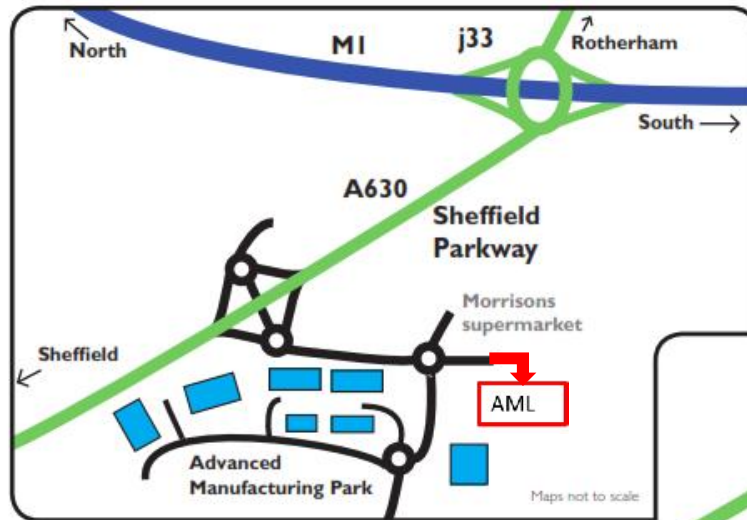

How to find Advanced Manufacturing (Sheffield) Limited

We are located near the Advanced Manufacturing Park (AMP) in South Yorkshire, on Poplar Business Park. The AMP is just off junction 33 of the M1, and clearly signed from Sheffield Parkway.

We are around 15 minutes by taxi from either Sheffield or Rotherham railway station. The AMP is served by the TM Travel A1 bus service between Sheffield and Rotherham.

Advanced Manufacturing (Sheffield) Limited
Poplar Business Park
Poplar Way
Catcliffe
Rotherham
S60 5TR
UK
Company No. 04364671